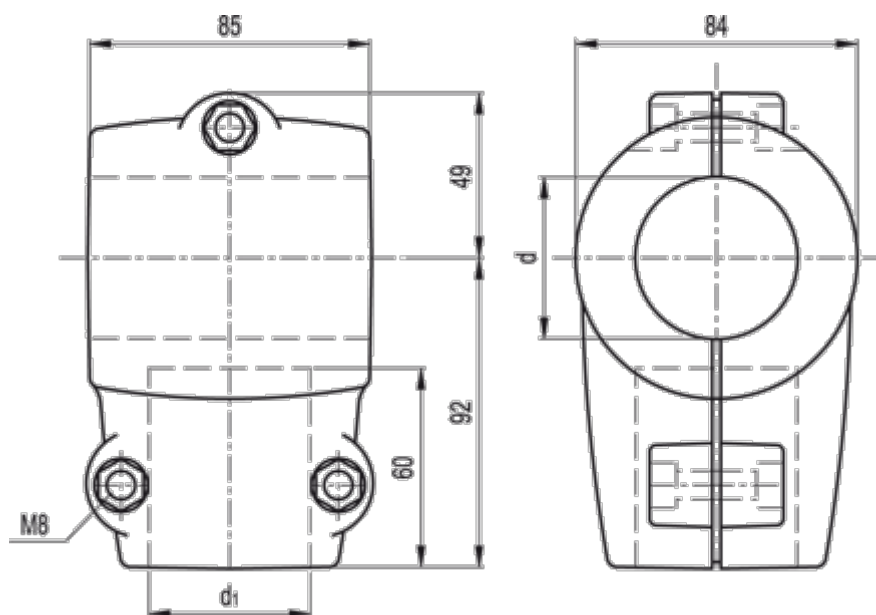

# Data Sheet

Article number: 2310419643  
Description: E+G Connection joint  
GC.48-48-SST

## Measures

d (inch) = 1 1/2 Gas  
d1 (inch) = 1 1/2 Gas  
d1 (mm) = 48.3  
d mm = 48.3  
Weight (g) = 390